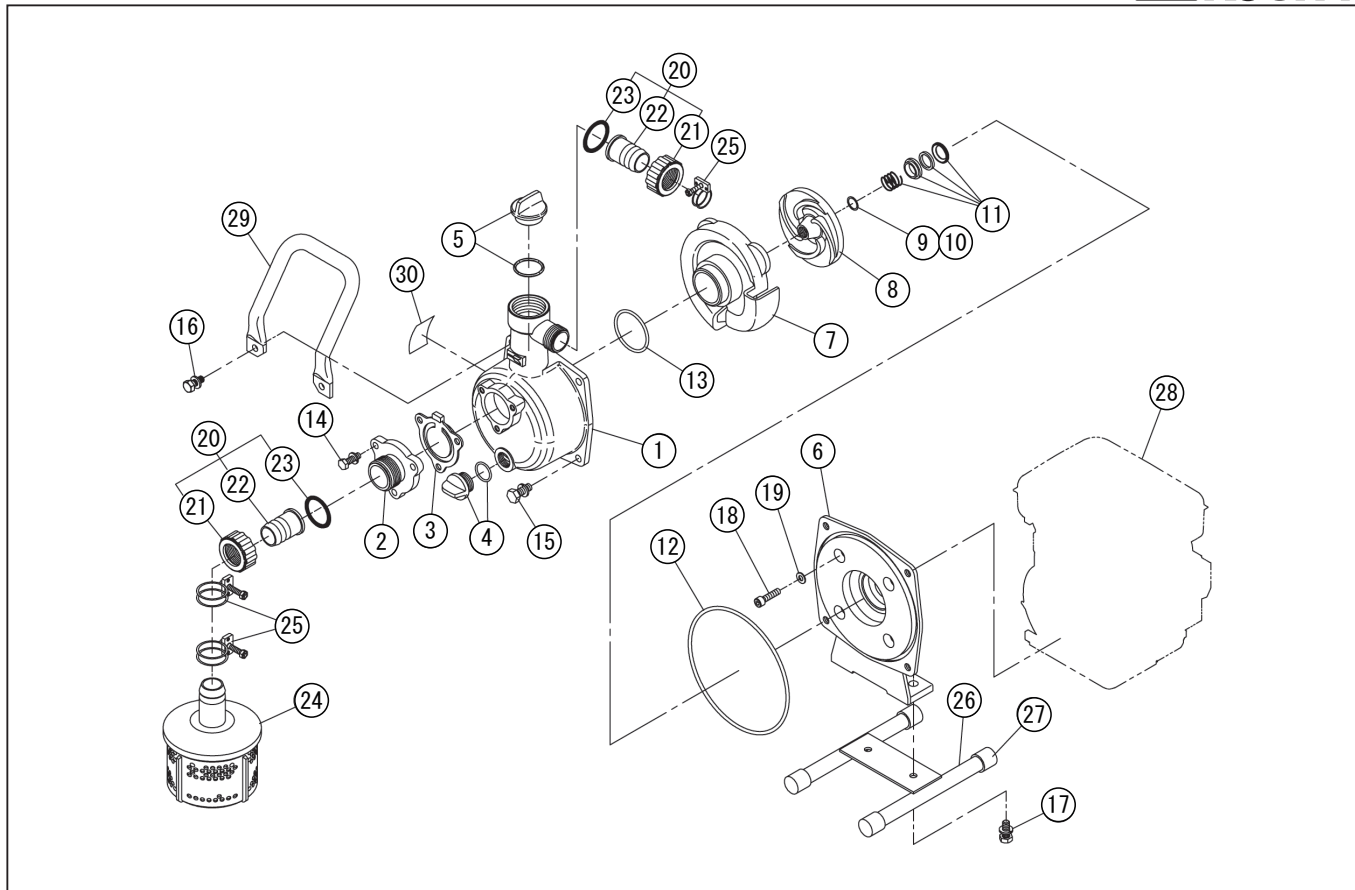

DWG No.012909309 MODELE : SEV-25L FORM : SEV-25L-BAA-1

No.	PARTS CODE	PARTS NAME	QTY	MATERIAL/SIZE	REMARKS
1	0113329	PUMP CASING	1	ADC	
2	0113325	SUCTION FLANGE	1	ADC	
3	0113326	CHECK VALVE	1	NBR	
4	0148010	15A PLUG SET	1		
5	0118450	32A PLUG SET	1		
6	0114992	FLANGE BRACKET	1	ADC	
7	0112528	VOLUTE CASING	1	ADC	
8	0114993	IMPELLER	1	ADC	
9	0140251	IMPELLER ADJUSTING WASHER	1	BS T=0.3	
10	0121628	IMPELLER ADJUSTING WASHER	1	BS T=0.6	
11	0116054	MECHANICAL SEAL	1	HG-12	
12	890255031	O-RING	1	1517-31 NBR	
13	889855042	O-RING	1	P42 NBR	
14	743119032	HEXAGON BOLT	3	M6X20 SWRM	
15	743119045	HEXAGON BOLT	2	M8X20 SWRM	
16	743119046	HEXAGON BOLT	2	M8X22 SWRM	
17	743119043	HEXAGON BOLT	2	M8X16 SWRM	
18	734532274	HEXAGON SOCKET BOLT	4	M5X40 CS	
19	854255005	SEAL WASHER	4	φ 5	
20	0348124	COUPLING SET	2	25MM	
21	0340781	COUPLING	2	ABS	
22	0340782	HOSE NIPPLE	2	ABS	
23	0340065	COUPLING PACKING	2	CR	
24	0118193	STRAINER SET	1		
25	940019032	HOSE BAND	3	φ 32	
26	0118267	BASE SET	1		
27	0112576	PIPE RUBBER	4	NBR 70 °	
28	0121617	ENGINE	1	KOSHIN KC26-C0	
29	0114277	HANDLE	1		
30	0121740	NAME PLATE	1		

◆ Bare engine can not be supplied

DWG No.012909309 MODELE:SEV-25L FORM:SEV-25L-BAA-1

No.	PARTS CODE	PARTS NAME	QTY	MATERIAL/SIZE	REMARKS
	0121645	PACKING CASE	1		

◆ Bare engine can not be supplied